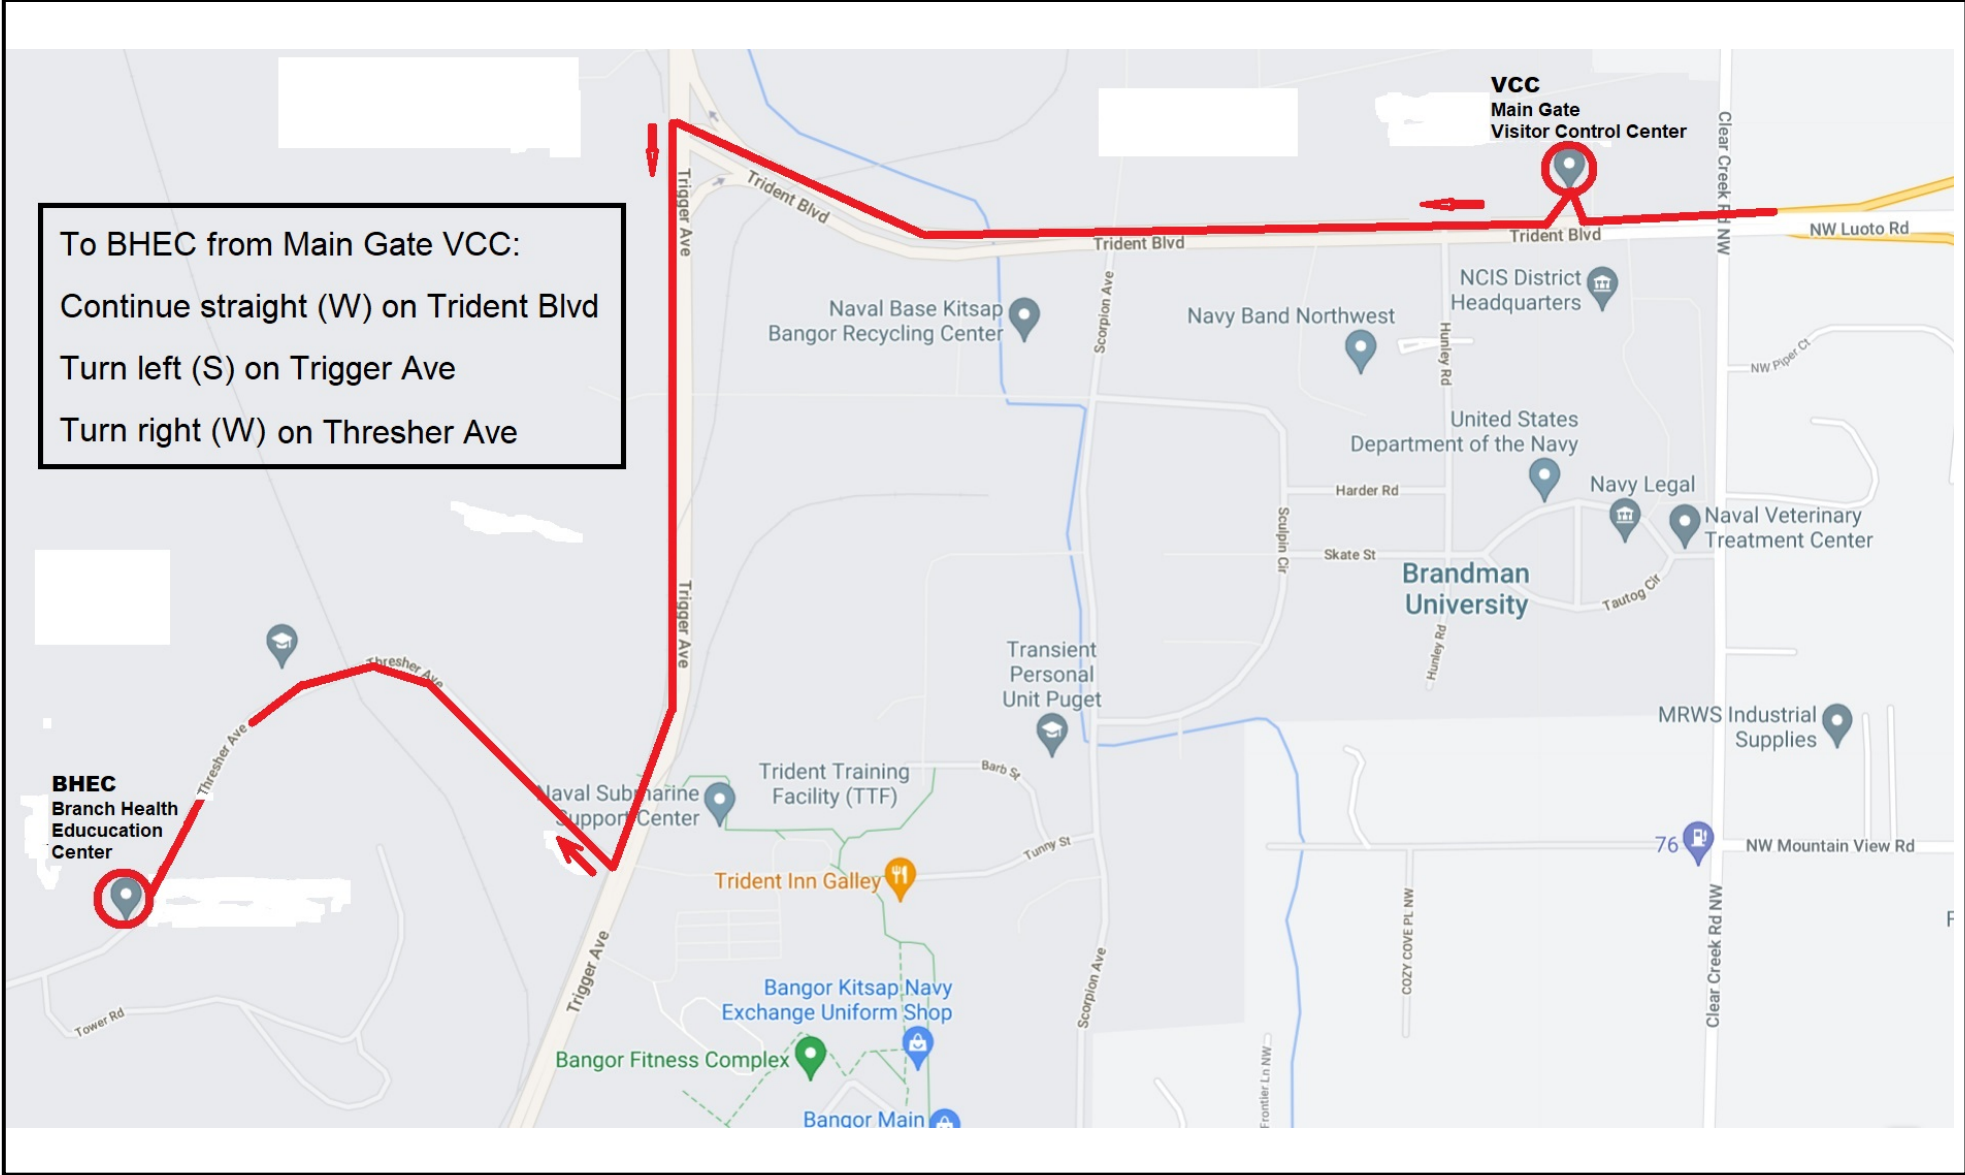

To BHEC from Main Gate VCC:
Continue straight (W) on Trident Blvd
Turn left (S) on Trigger Ave
Turn right (W) on Thresher Ave

VCC
Main Gate
Visitor Control Center

To BHEC from Main Gate VCC:
Continue straight (W) on Trident Blvd
Turn left (S) on Trigger Ave
Turn right (W) on Thresher Ave

BHEC
Branch Health
Education
Center

Naval Base Kitsap
Bangor Recycling Center

Navy Band Northwest

NCIS District
Headquarters

United States
Department of the Navy

Navy Legal

Naval Veterinary
Treatment Center

**Brandman
University**

Transient
Personal
Unit Puget

MRWS Industrial
Supplies

Naval Submarine
Support Center

Trident Training
Facility (TTF)

Trident Inn Galley

Bangor Kitsap Navy
Exchange Uniform Shop

Bangor Fitness Complex

Bangor Main